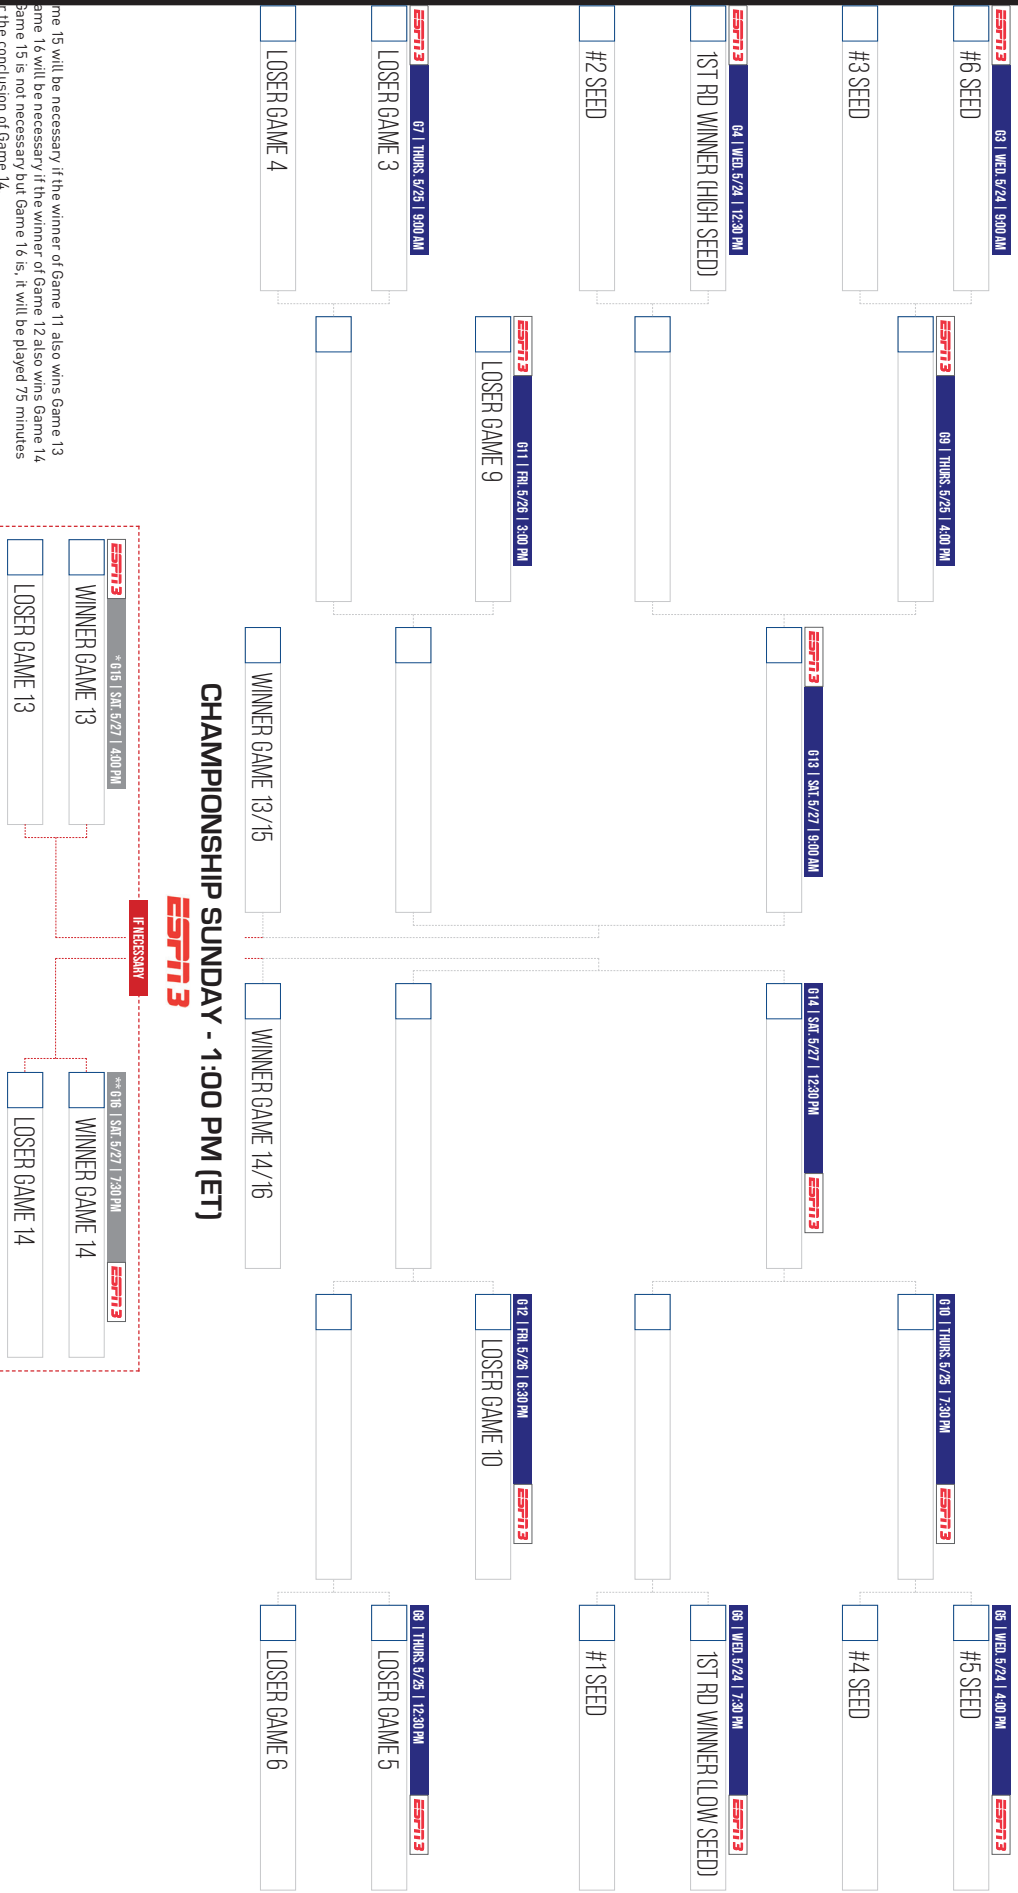

2017 ULM BASEBALL GAME NOTES

Game 15 will be necessary if the winner of Game 11 also wins Game 13
Game 16 will be necessary if the winner of Game 12 also wins Game 14
Game 19 is not necessary but Game 16 is, it will be played 75 minutes
at the conclusion of Game 14.

IF NECESSARY

CHAMPIONSHIP SUNDAY - 1:00 PM (ET)